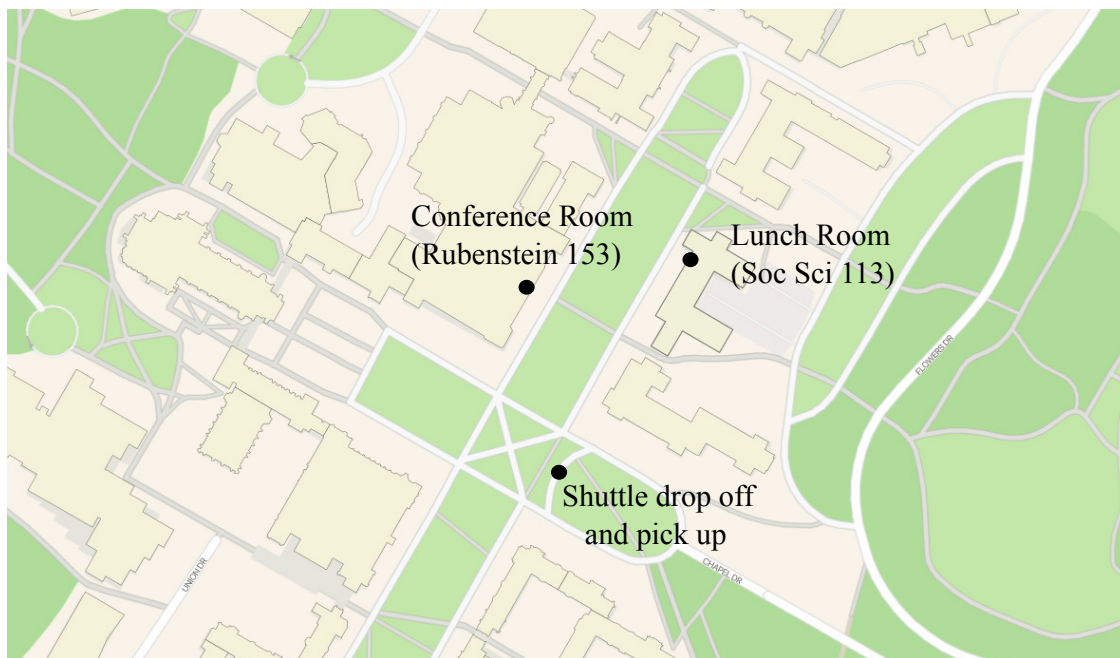

2022 CEME Conference for Young Econometricians

The following map shows the main conference locations on Duke's west campus.

Remarks:

- The shuttle will drop off and pick up in the middle of west campus, on Chapel Drive. For anyone who needs to take a taxi/uber/lyft, this address is 401 Chapel Drive.
- All conference activities except lunch are in Rubenstein 153, also called the Holsti-Anderson Family Assembly Room. To get there, enter the library through the triple doors that face the quad and turn left. The conference room is the first door on the left, immediately after you enter the hallway.
- Lunch will be in Social Sciences room 113. Social Sciences is the middle building on the opposite side of the quad from the library. Facing the building, enter via the door on the left. 113 is then the first room on the left.